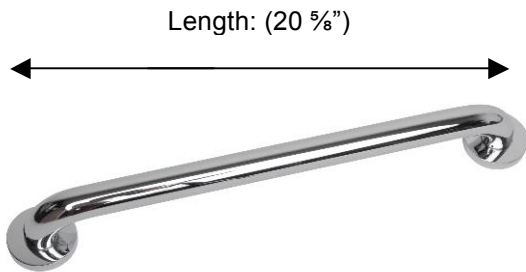

ESSENTIALS

54203 Grab Bar

Depth: (2 3/4")
Center to Center: (18")
Ø Backplate: (2 1/2")
Ø Bar: (1 1/4") ADA APPROVED
Gap: (1 1/2")

Description:
Grab Bar, 18"

Finishes:

-  CR – Chrome
-  PV – Polished Brass
-  UB – Unlacquered Brass
-  NI – Polished Nickel
-  MB – Matte Black
-  ES – Satin Nickel
-  GD – Gold

Material:
Brass

Method of Fixing:
Direct to wall

Country of Origin:	Portugal
---------------------------	----------